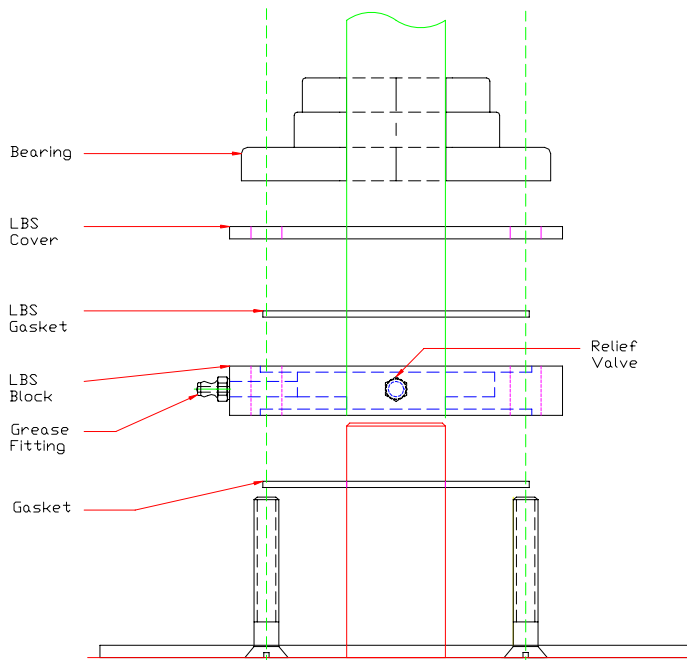

DIVERSIFIED STORAGE SYSTEMS
(888) SILO-SYS (888) 745-6797

LBS

Lube Block Seal

LBS Description

- Designed to prevent abrasive materials from entering bearings.
- Made of long lasting UHMW material.
- Comes in 1 1/2" and 2" sizes.
- Built in grease fitting
- Built in pressure relief valve
- Complete kit.

Installation:

Make sure the relief valve is pointing towards the top .

1135 E. Wooley Rd. Ph # 805-247-0418
Oxnard CA, 93030 Fax # 805-247-0246

www.CementSilos.com